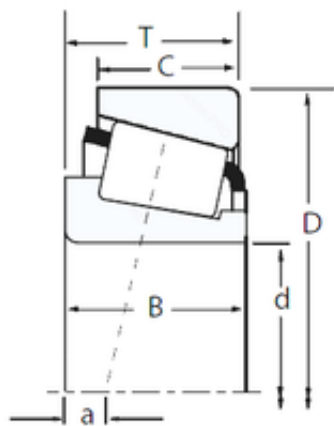

IOR Bearing Manufacturing Co.,Ltd

Timken Imperial Tapered Roller Bearings
 Jf4049/Jf4010 Jf4049/10 H414245/10
 H414245/H414210 ...

Bearing No. Jf4049/Jf4010

Size	40x85x33 mm
Bore Diameter	40 mm
Outer Diameter	85 mm
Width	33 mm
d	40 mm
D	85 mm
T	33 mm
B	32,5 mm
C	28 mm
R	2,5 mm
r	2 mm
Weight	0,9 Kg
Dynamic load rating radial (C)	137 kN
Calculation factor (e)	0,34

Jf4049/Jf4010 Bearing 2D drawings and 3D CAD models