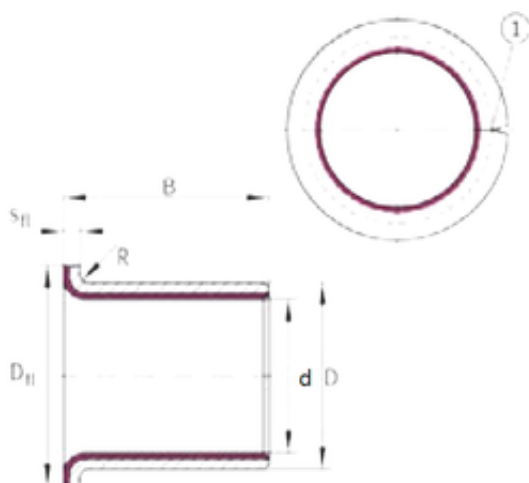

## INA EGF30160-E40-B plain bearings

Bearing No. EGF30160-E40-B

EGF30160-E40-B Bearing 2D drawings and 3D CAD models

Size	30x34x16 mm
Bore Diameter	30 mm
Outer Diameter	34 mm
Width	16 mm
d	30 mm
D	34 mm
B	16 mm
Df	42 mm
R	2 mm
S	2 mm
Category	Plain Bearings
Inventory	0.0
Manufacturer Name	SCHAEFFLER GROUP
Minimum Buy Quantity	N/A
Weight / Kilogram	0
EAN	4012802757637
Product Group	B04264