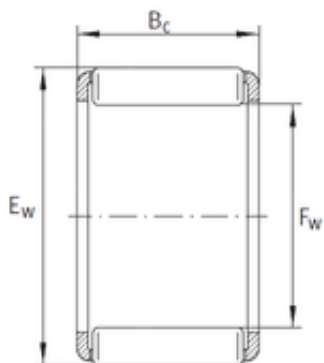

IOR Bearing Manufacturing Co.,Ltd

INA KZK 35x42x20 needle roller bearings

Bearing No. KZK 35x42x20

Bore Diameter	35 mm
Outer Diameter	42 mm
Fw	35 mm
Ew	42 mm
Bc	20 mm
Weight	42 Kg
Basic dynamic load rating (C)	26000 kN
Basic static load rating (C0)	40500 kN

KZK 35x42x20 Bearing 2D drawings and 3D CAD models