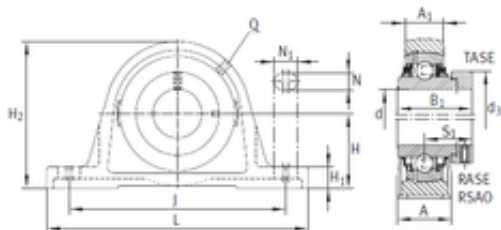

## INA RASE45-FA125 bearing units

Bearing No. RASE45-FA125

Bore Diameter	45 mm
d	45 mm
S1	35,1 mm
Thread (Q)	Rp1/8
d3	63 mm
A	48 mm
A1	32 mm
B1	56,5 mm
H	54 mm
H1	21,5 mm
H2	107 mm
J	150 mm
L	192 mm
N	14 mm
N1	29 mm
Weight	2,21 Kg
Basic dynamic load rating (C)	32,5 kN
Category	Bearings
Inventory	0.0
Manufacturer Name	SCHAEFFLER GROUP
Minimum Buy Quantity	N/A
Weight / Kilogram	2.21
Product Group	M06110