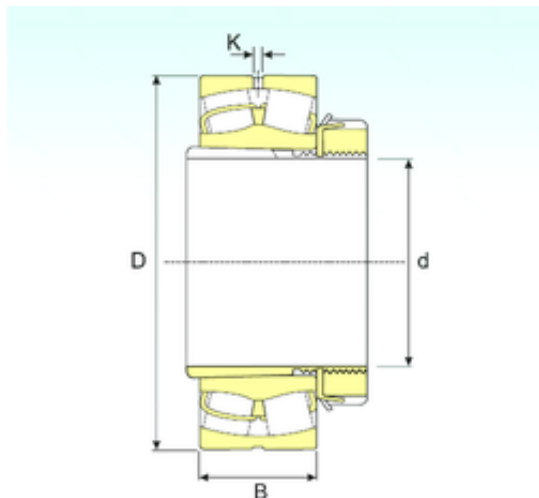

## ISB 23272 EKW33+OH3272 spherical roller bearings

Bearing No. 23272 EKW33+OH3272

|                               |                |
|-------------------------------|----------------|
| Size                          | 340x650x232 mm |
| Bore Diameter                 | 340 mm         |
| Outer Diameter                | 650 mm         |
| Width                         | 232 mm         |
| d                             | 340 mm         |
| D                             | 650 mm         |
| B                             | 232 mm         |
| B1                            | 299 mm         |
| C                             | 232 mm         |
| K                             | 12 mm          |
| Weight                        | 375 Kg         |
| Basic dynamic load rating (C) | 5292 kN        |
| Basic static load rating (C0) | 8134 kN        |
| (Grease) Lubrication Speed    | 574 r/min      |