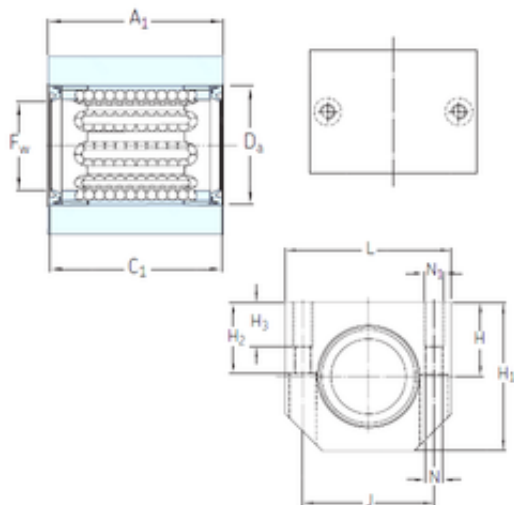

IOR Bearing Manufacturing Co.,Ltd

SKF LUJR 12 linear bearings

Bearing No. LUJR 12

Bore Diameter	12 mm
Fw	12 mm
H3	11 mm
Da	19 mm
A1	35 mm
C1	34 mm
H	17 mm
H1	33 mm
H2	16 mm
J	29 mm
L	40 mm
N	4,3 mm
Thread (N1)	M5
Weight	0,1 Kg
Basic dynamic load rating (C)	0,695 kN

LUJR 12 Bearing 2D drawings and 3D CAD models